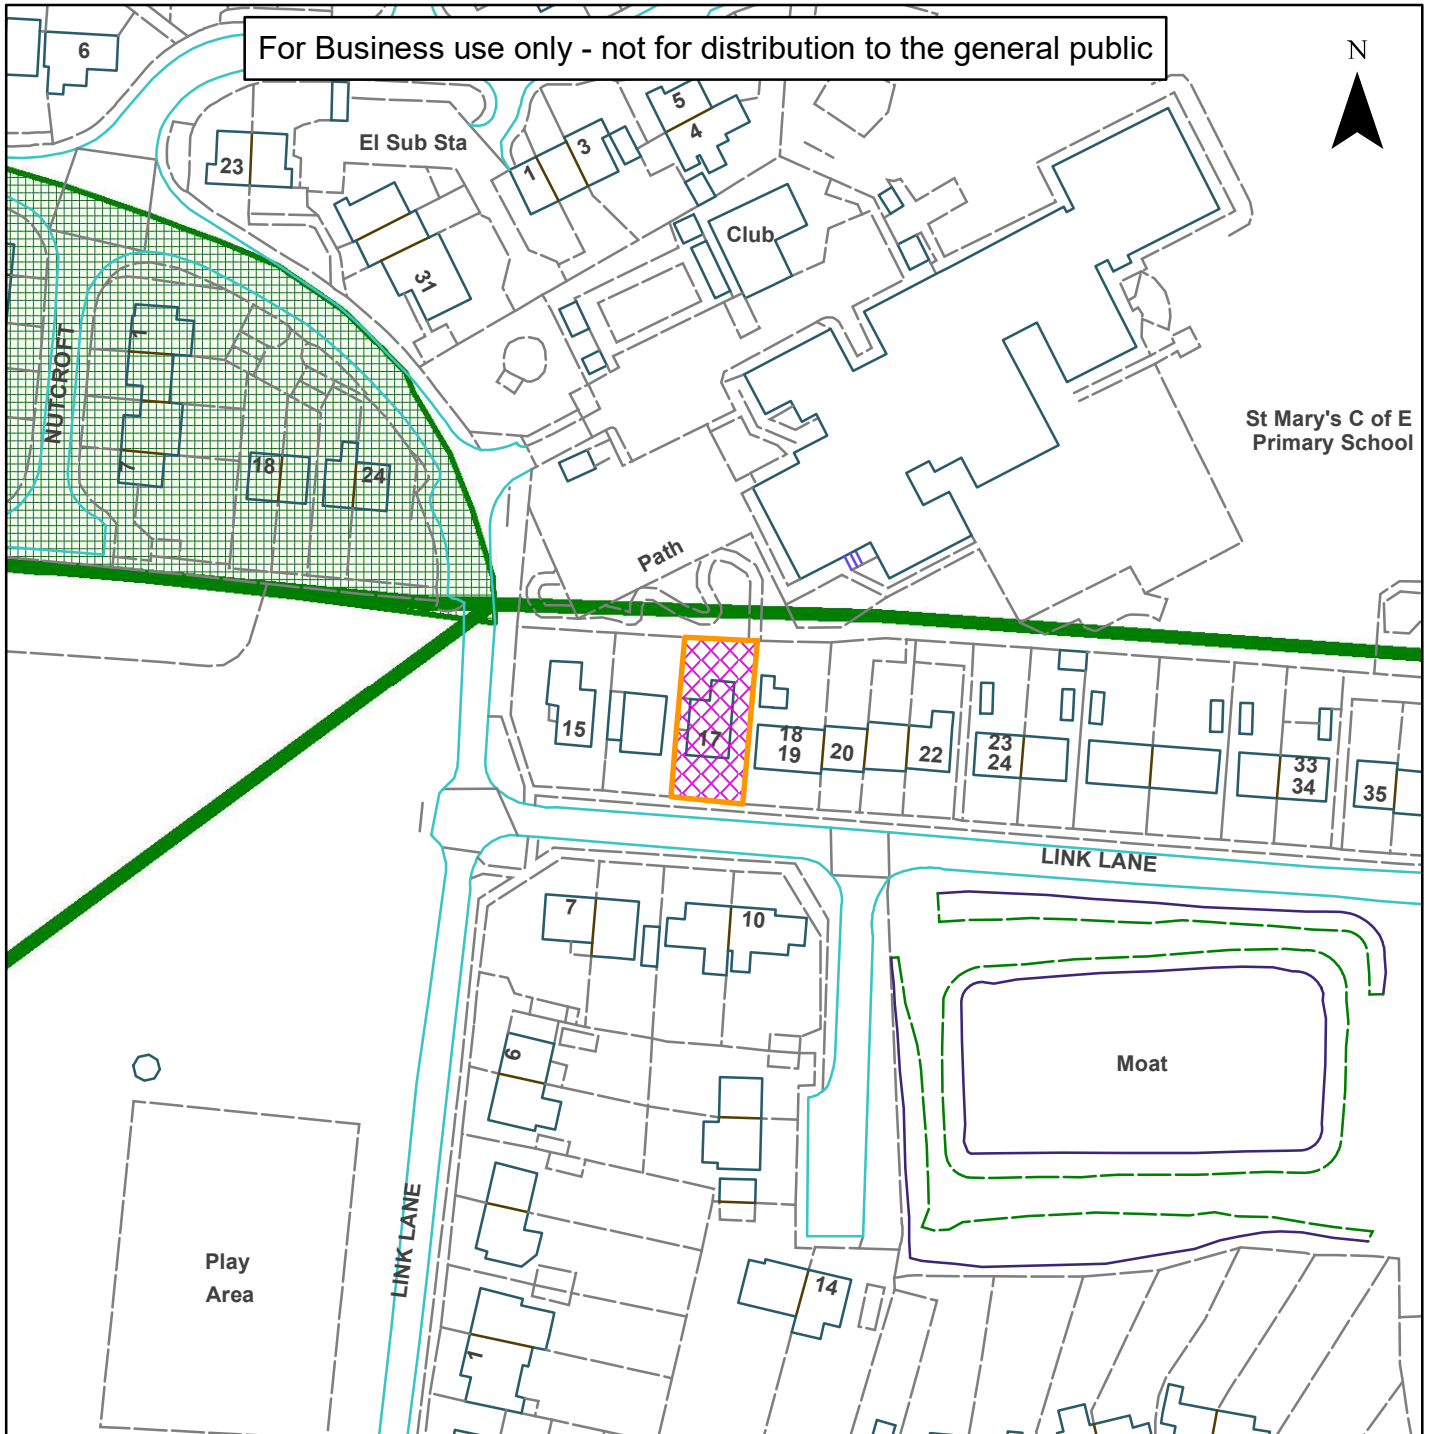

09) DC/22/1507

Horsham District Council

17 Link Lane, Pulborough, West Sussex, RH20 2AN

For Business use only - not for distribution to the general public

N

Scale: 1:1,250

Reproduced by permission of Ordnance Survey map on behalf of HMSO. © Crown copyright and database rights (2019). Ordnance Survey Licence.100023865